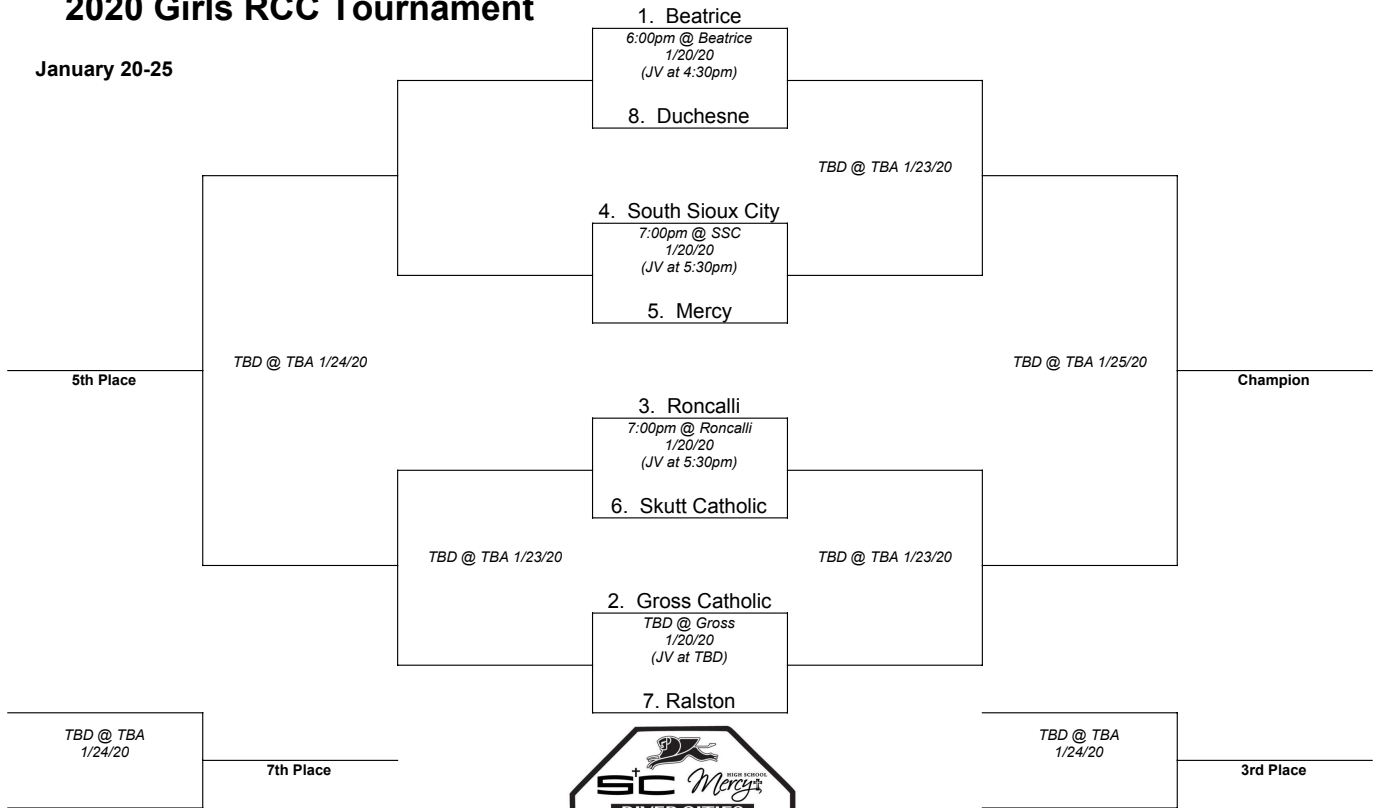

# 2020 Boys RCC Tournament

January 21-25

Tournament seeded using NSAA Wildcard Pts. on Wed. Dec. 15th  
 Highest Seed of the Two Teams Playing = Home Site  
 Highest Seed/Home Team = White Uniforms  
 Lowest Seed/Visiting Team = Dark Uniforms  
 M-F games played at 7:00 unless double header (5:30 and 7:00)  
 Saturday games played at 3:00 unless double header  
 JV First Round if both teams agree

# 2020 Girls RCC Tournament

January 20-25

Tournament seeded using NSAA Wildcard Pts. on Wed. Dec. 15th  
 Highest Seed of the Two Teams Playing = Home Site  
 Highest Seed/Home Team = White Uniforms  
 Lowest Seed/Visiting Team = Dark Uniforms  
 M-F games played at 7:00 unless double header (5:30 and 7:00)  
 Saturday games played at 3:00 unless double header  
 JV First Round If both teams agree